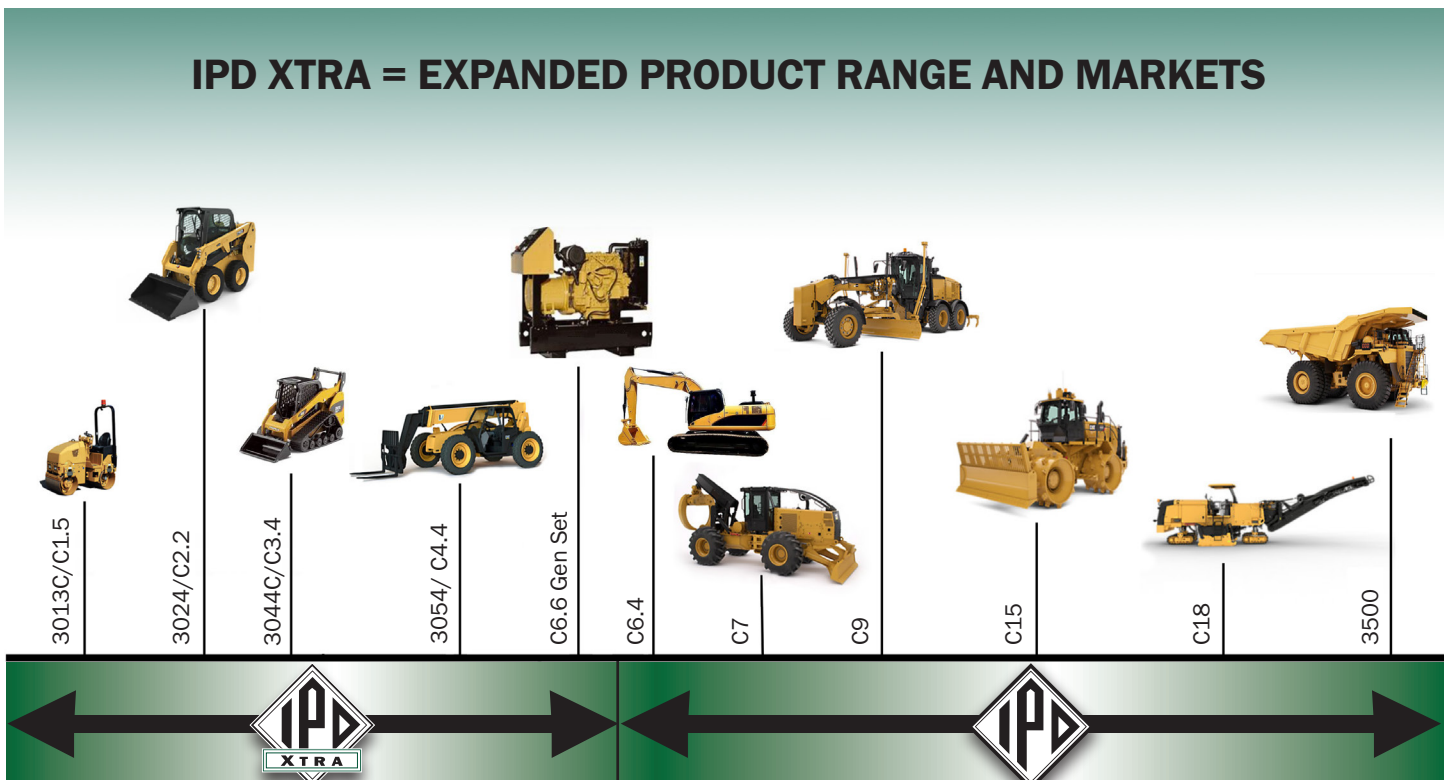

IPD XTRA HAS GOT YOUR CAT EQUIPMENT NEEDS COVERED

IPD and Maxiforce have formed a unique partnership that expands IPD's product offering into small-bore engines providing the broadest Caterpillar® equipment coverage in the construction and power generation markets. IPD Xtra means now you can get the engine parts you need for smaller construction equipment like excavators, loaders, skid steers and generators as well as your larger equipment needs — all in one place!

IPD now offers its Customers engine parts for platforms as small as the Caterpillar C1.5, as large as the C3500, and all Cat engines in between. The expanded range of engine replacement parts now includes these additional parts for smaller bore engines:

- Over 200 complete Overhaul (out-of-frame) and Basic Overhaul kits
- Nearly 500 individual parts and components including:
 - Ring sets, crankshafts, camshafts, valvetrain, water and oil pumps, gasket kits, seals and many other hard to find parts
- For a complete listing of the overhaul kits IPD Xtra covers, [click here](#). For a complete listing of the individual parts IPD Xtra includes, [click here](#).

IPD XTRA = EXPANDED PRODUCT RANGE AND MARKETS

IPD Xtra provides complete coverage across all bore sizes
This chart is just a sample of the engines IPD and IPD Xtra offer.

ORDER CAT ENGINE REPLACEMENT PARTS TODAY!